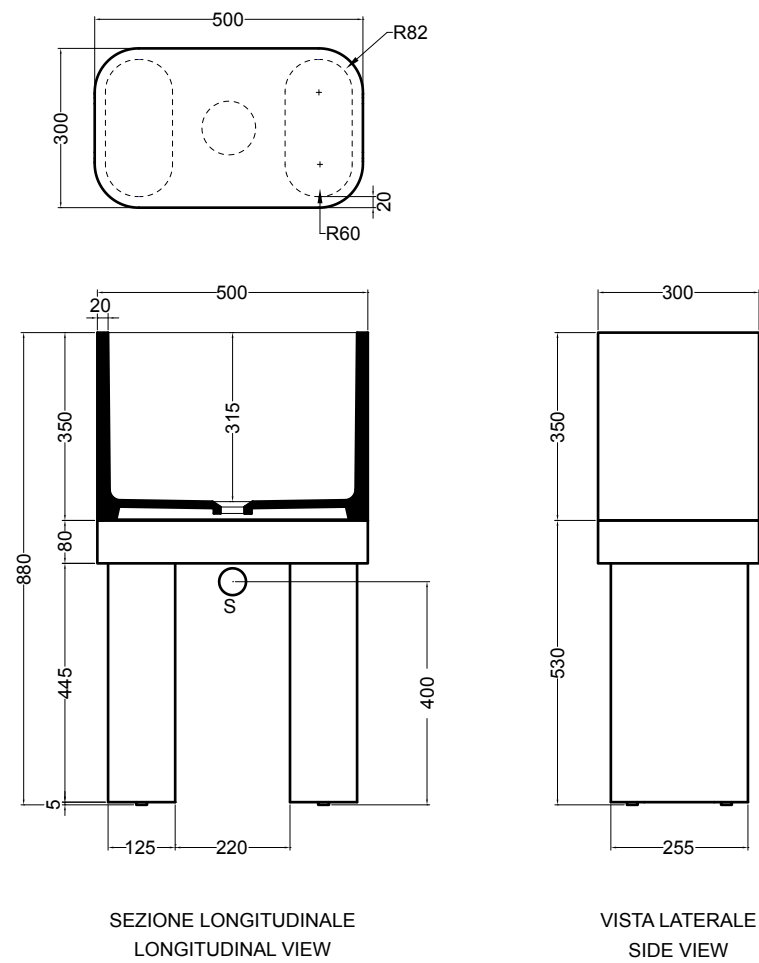

SG86014 PLUG mobile 2 piedi_PLUG furniture 2 feet