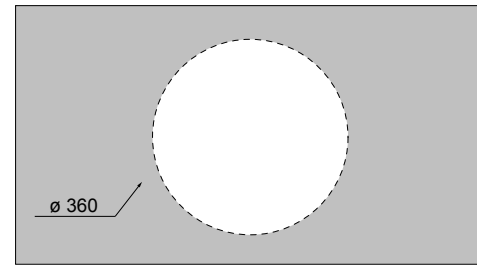

07 Nero matt_Black matt

15 Verde matt_Green matt

17 Blu matt_Blue matt

32132 lavabo rotondo convesso Ø 48 cm_round convex basin Ø 48 cm

scasso consigliato Ø 360
recommended cutting template Ø 360

32135 lavabo rotondo piano Ø 55 cm_round flat basin Ø 55 cm