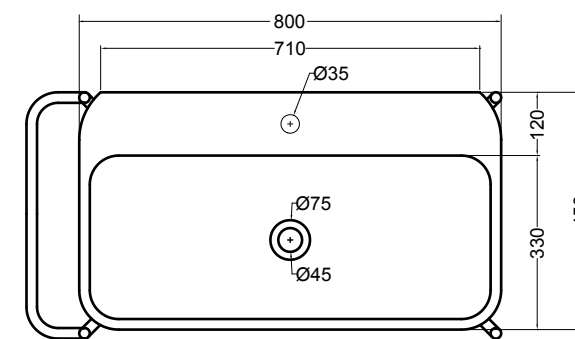

S868007 struttura in acciaio inox_inox stainless steel frame
MSC740 cassetto_drawer

S868007 struttura in acciaio inox_inox stainless steel frame
R868007 ripiano in metallo_metal shelf