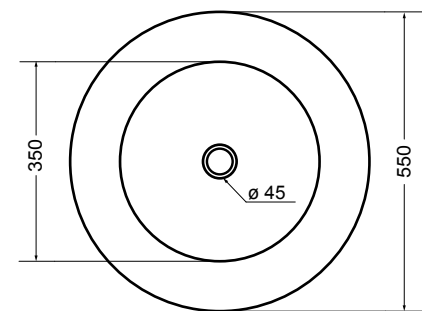

32135 lavabo rotondo piano Ø 55 cm_round flat basin Ø 55 cm

scasso consigliato Ø 400
recommended cutting template Ø 400