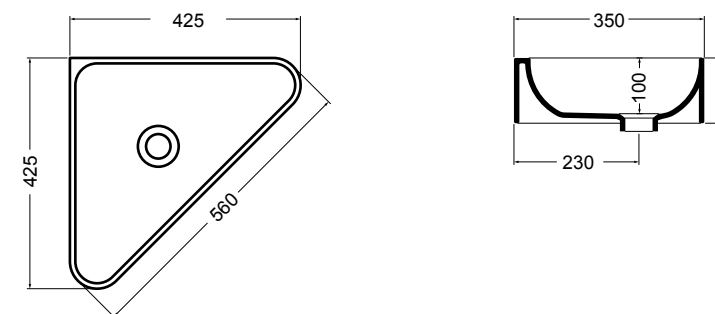

WS111 NORMAL lavabo sospeso, incasso e da appoggio 60 cm_NORMAL wall hung, inset and counter-top basin 60 cm

WS108 NORMAL lavabo 04S da appoggio 42,5 cm_ NORMAL 04S counter-top basin 42,5 cm