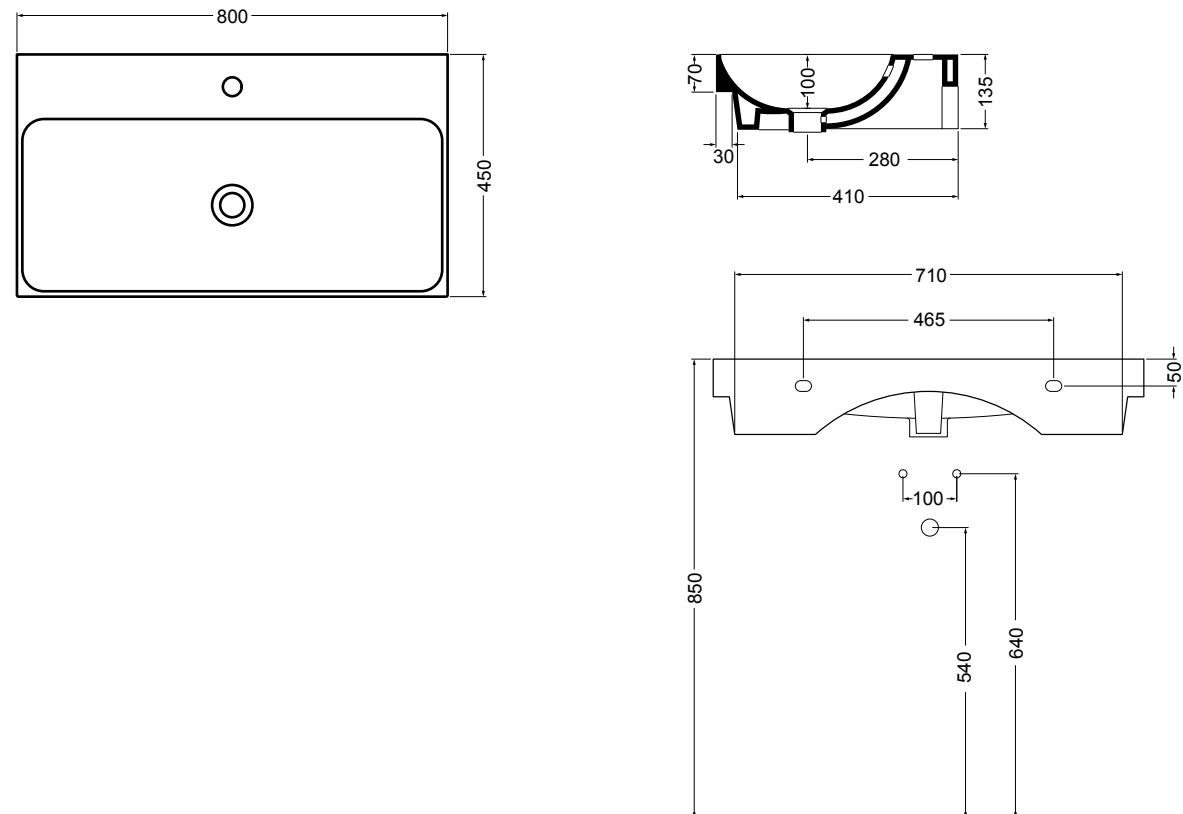

WS113 NORMAL lavabo semincasso 45 cm_NORMAL semi-recessed basin 45 cm

WS110 NORMAL lavabo sospeso, incasso e da appoggio 80 cm_NORMAL wall hung, inset and counter-top basin 80 cm