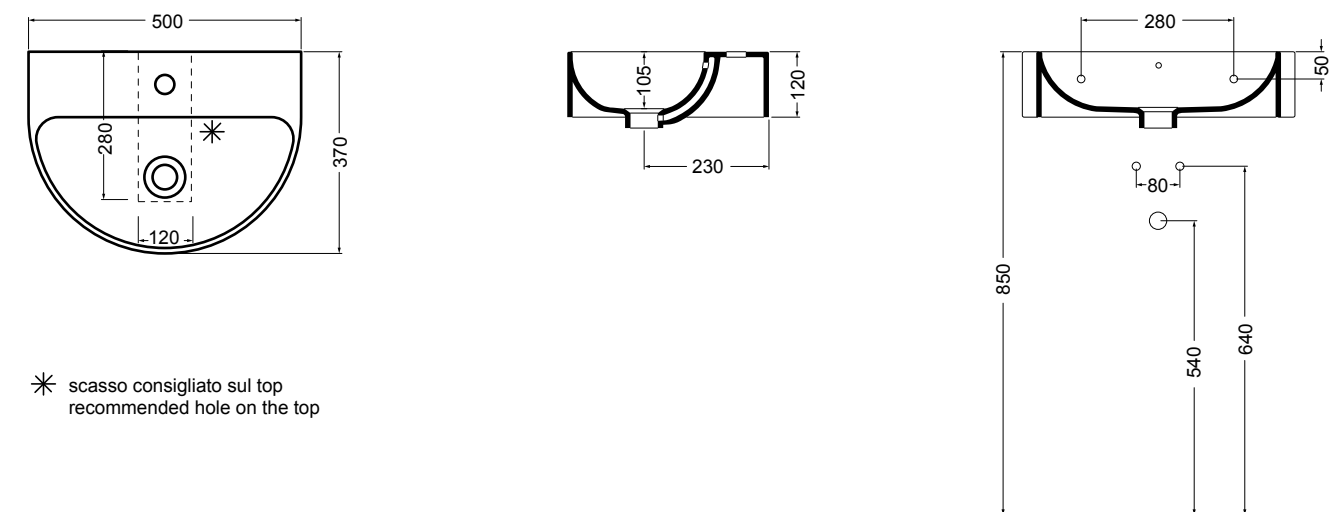

WS118 NORMAL lavabo sospeso e da appoggio 50 cm_NORMAL wall hung and counter-top basin 50 cm

* scasso consigliato sul top
recommended hole on the top