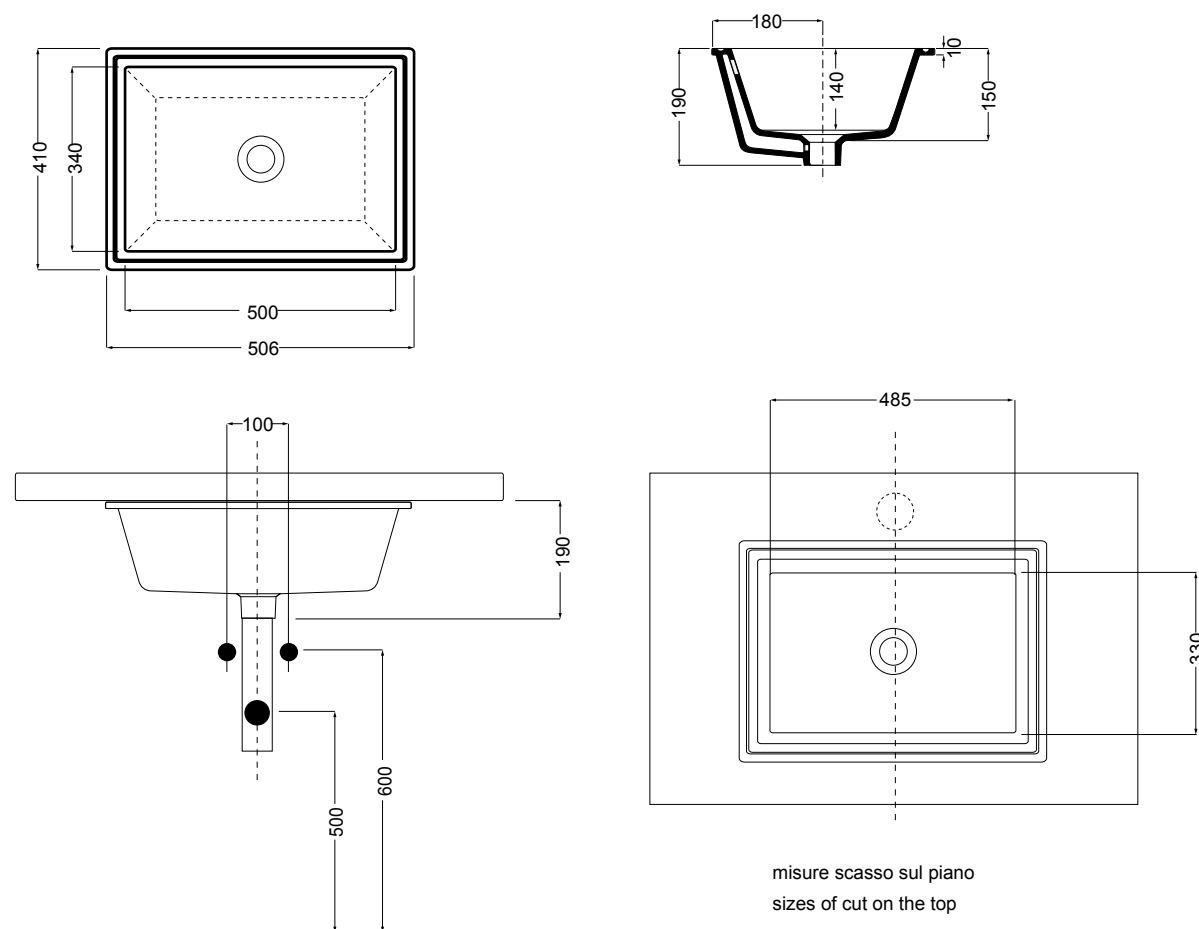

WS078-01
 SINK lavabo Bianco lucido 50 cm
 SINK basin White glossy 50 cm

WS150-01
 PRISMA lavabo Bianco lucido 61 cm
 PRISMA basin White glossy 61 cm

WS078 SINK lavabo sottopiano 56 cm_SINK undertop basin 56 cm**WS15** PRISMA lavabo incasso 61 cm_PRISMA inset basin 61 cm**WS088** NORMAL lavabo da appoggio e sospeso 45 cm_counter-top and wall hung basin 45 cm**WS101** NORMAL lavabo 01C da appoggio e sospeso 35,5 cm_ NORMAL 01C counter-top and wall hung basin 35,5 cm**WS102** NORMAL lavabo 01S da appoggio 36 cm_ NORMAL 01S counter-top basin 36 cm