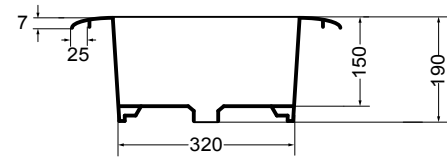

07 Nero matt_Black matt

15 Verde matt_Green matt

17 Blu matt_Blue matt

32132 lavabo rotondo convesso Ø 48 cm_round convex basin Ø 48 cm

scasso consigliato Ø 360
recommended cutting template Ø 360

32135 lavabo rotondo piano Ø 55 cm_round flat basin Ø 55 cm