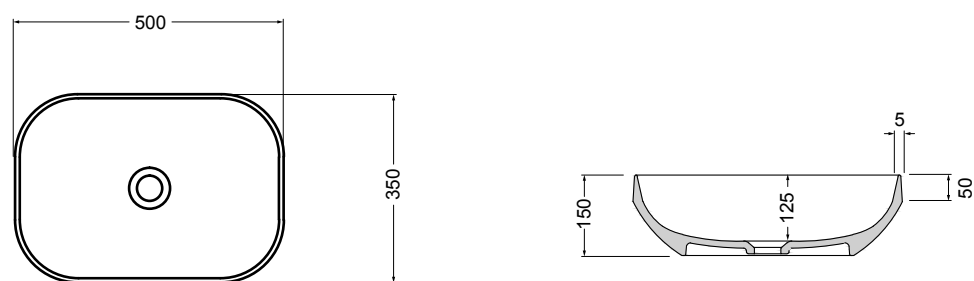

85300 lavabo appoggio 60x35 cm_counter-top basin 60x35 cm