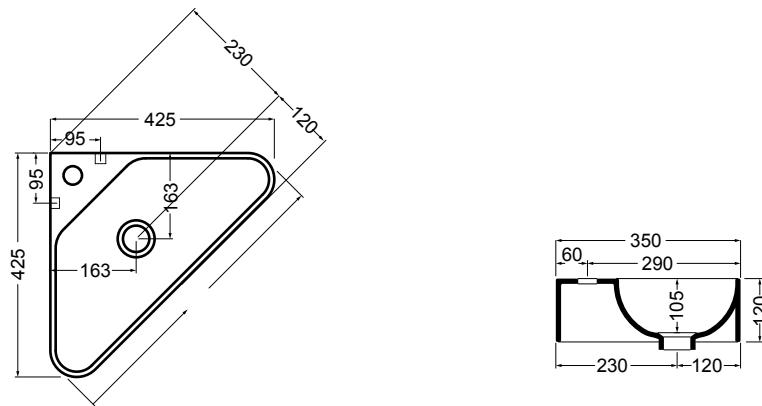

* scasso consigliato sul top
recommended hole on the top

WS118 NORMAL lavabo sospeso e da appoggio 50 cm_NORMAL wall hung and counter-top basin 50 cm

* scasso consigliato sul top
recommended hole on the top