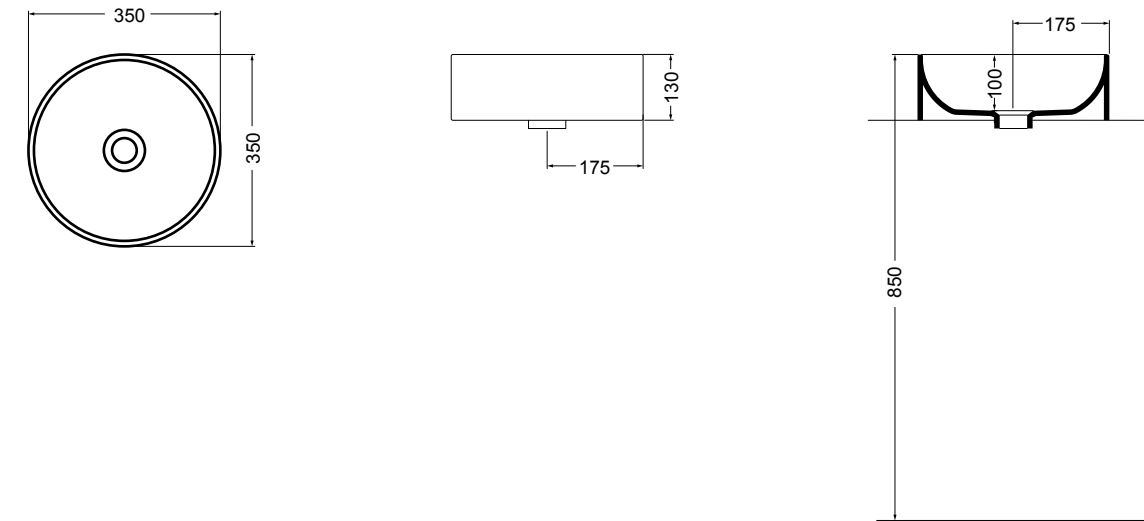

WS107 NORMAL lavabo 04C da appoggio 42,5 cm_ NORMAL 04C counter-top basin 42,5 cm