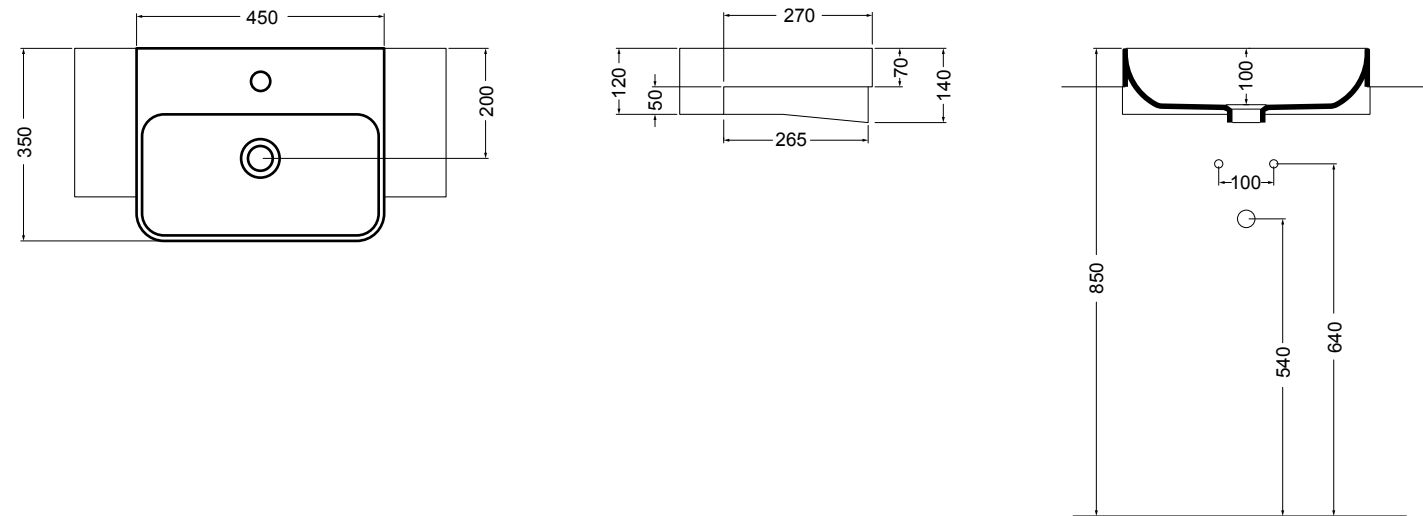

WS107 NORMAL lavabo da appoggio 42 cm_NORMAL counter-top basin 42 cm

WS115 NORMAL lavabo sospeso 42 cm_NORMAL wall hung basin 42 cm