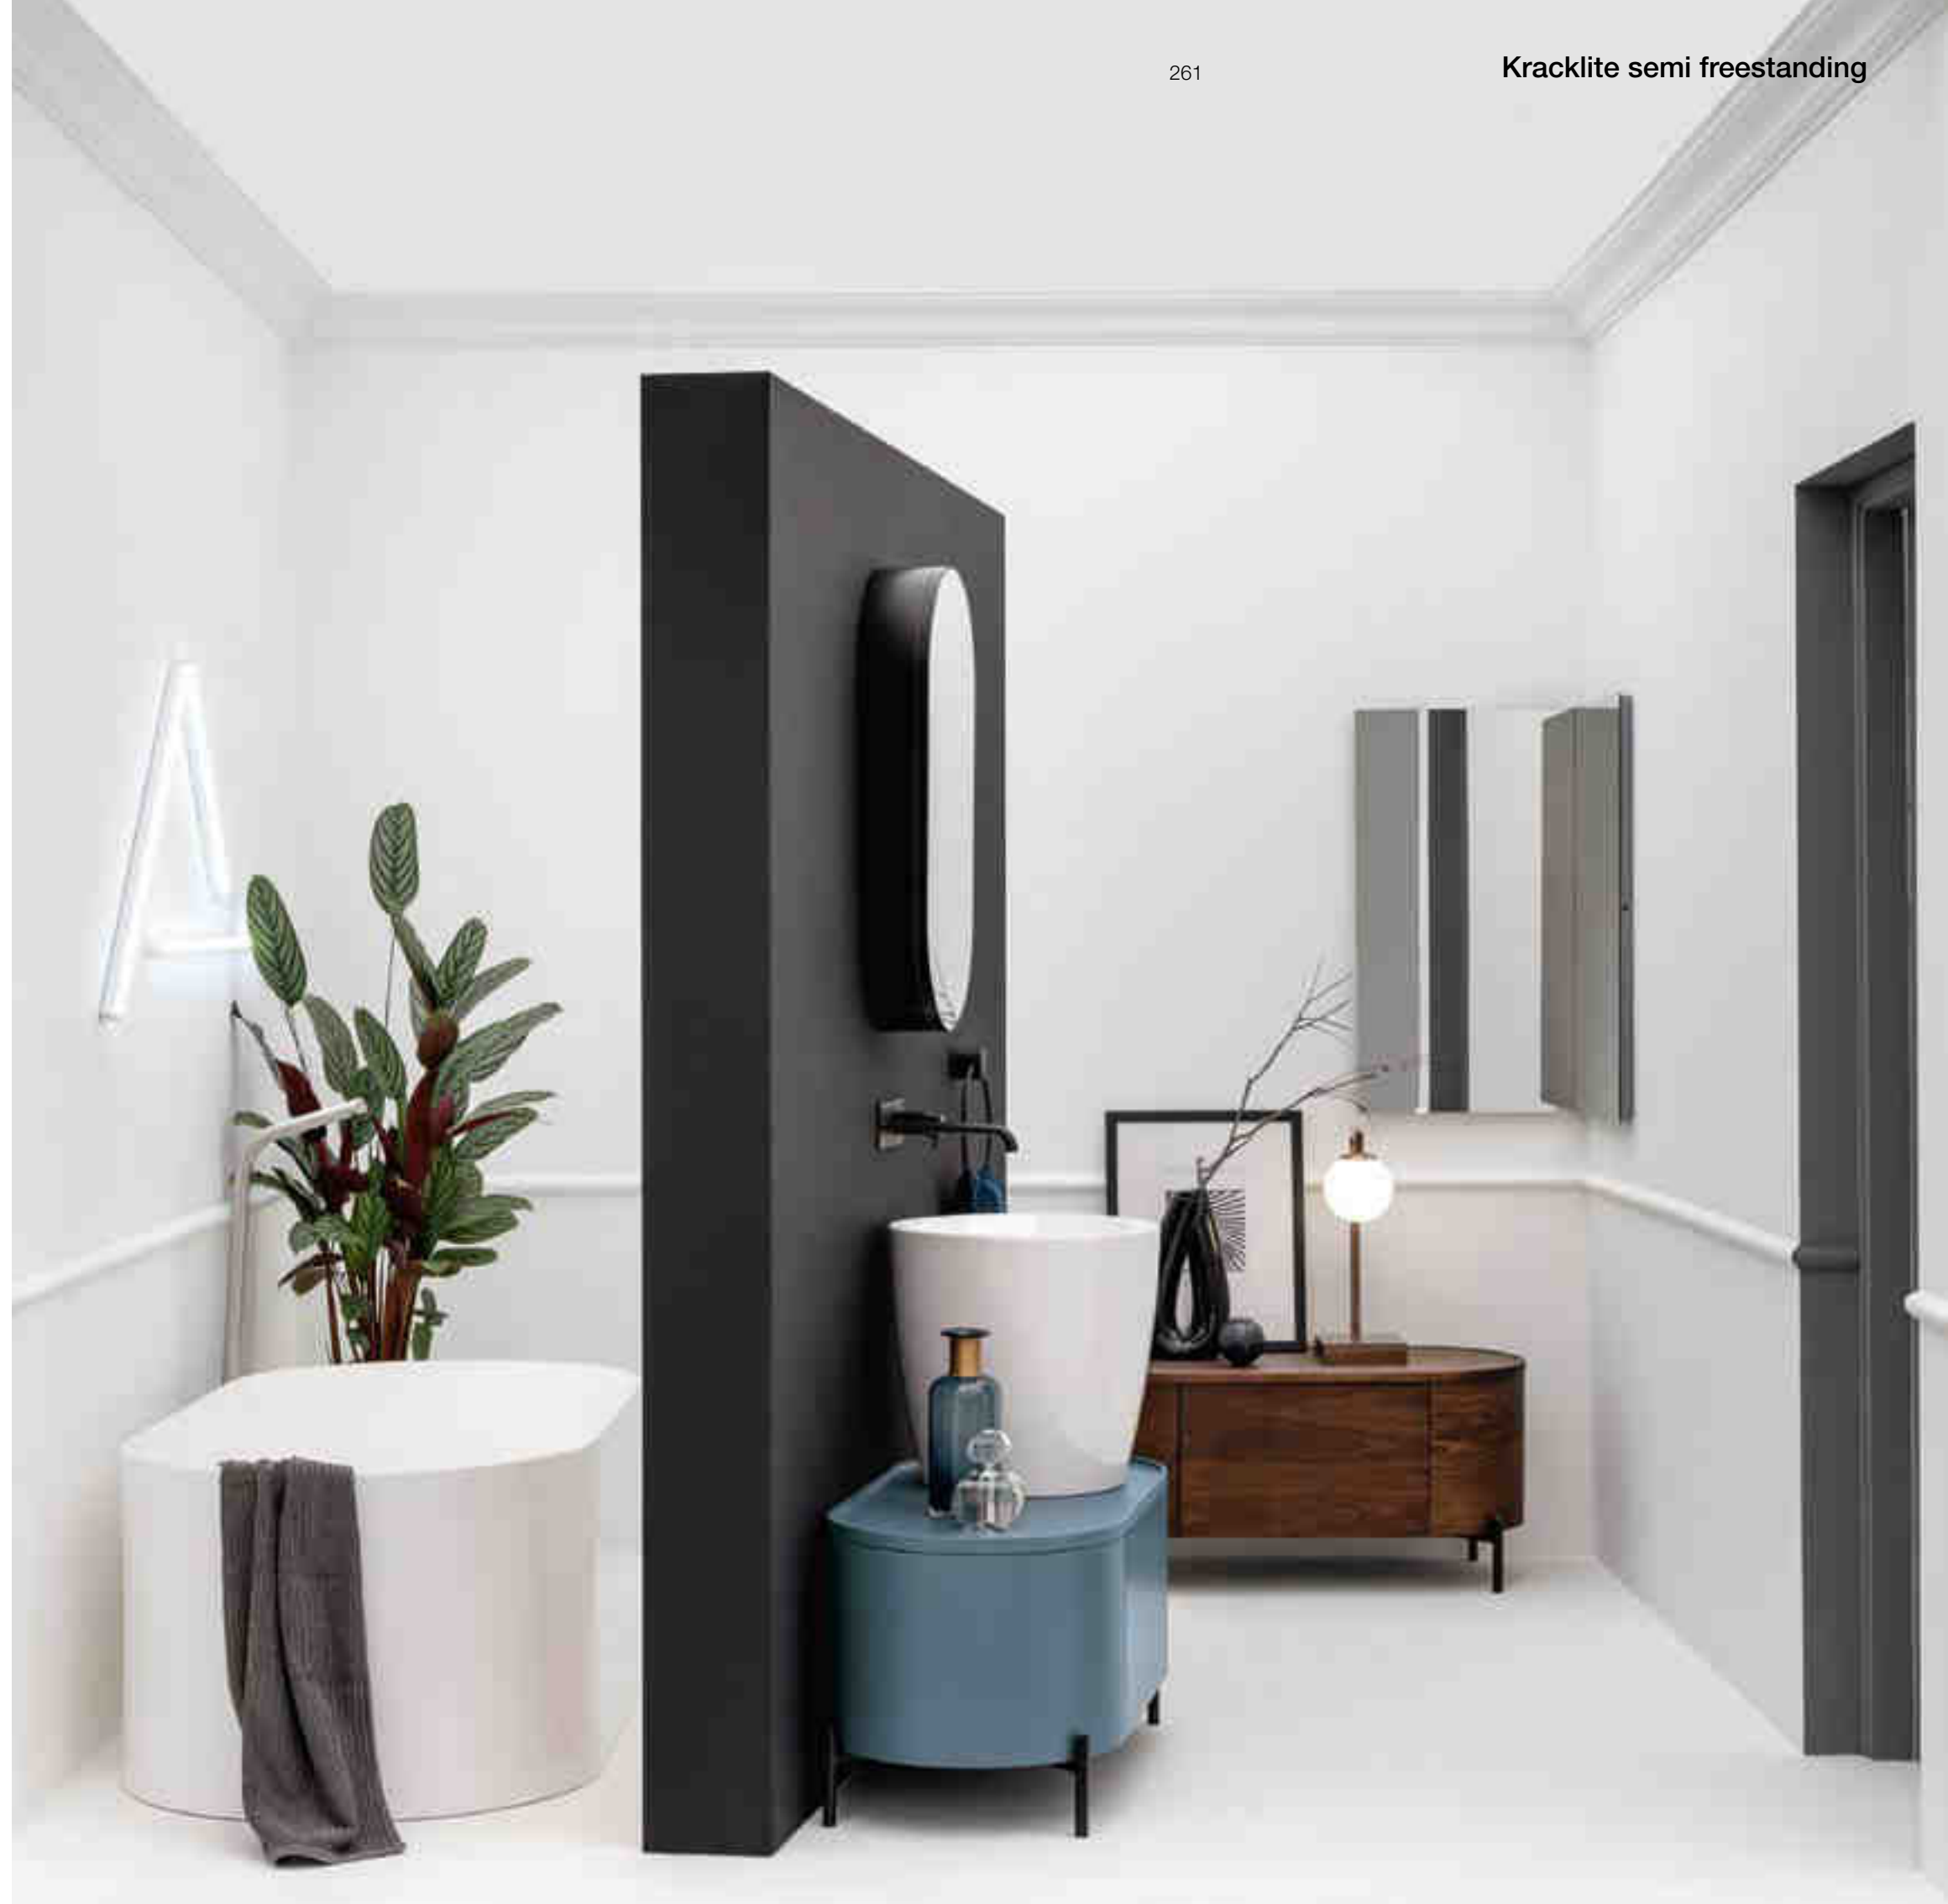

09
Grigio matt
Grey matt

07
Nero matt
Black matt

12
Bianco matt
White matt

01
Bianco lucido
White glossy

80500

lavabo kracklite semi freestanding
semi freestanding kracklite basin
Ø 46 cm

_Set 1

- 80500-01**
lavabo semi freestanding Bianco lucido Ø 46 cm
semi freestanding basin White glossy Ø 46 cm
- 200M-18**
madia ovale Avio matt 100x48xh35 cm
con **200S1507** struttura Nero matt
ingombro 100x48xh46 cm
oval sideboard Avio matt 100x48xh35 cm
with **200S1507** frame Black matt
total size 100x48xh46 cm
- 200M-21**
madia ovale Frassino scuro 100x48xh35 cm
con **200S1507** struttura Nero matt
ingombro 100x48xh46 cm
oval sideboard Dark ash 100x48xh35 cm
with **200S1507** frame Black matt
total size 100x48xh46 cm
- 50030007**
specchio contenitore 40x13xh80 cm
mirror cabinet 40x13xh80 cm
- A100-07**
portasciugamani Nero matt Ø 25 cm
towel holder Black matt Ø 25 cm