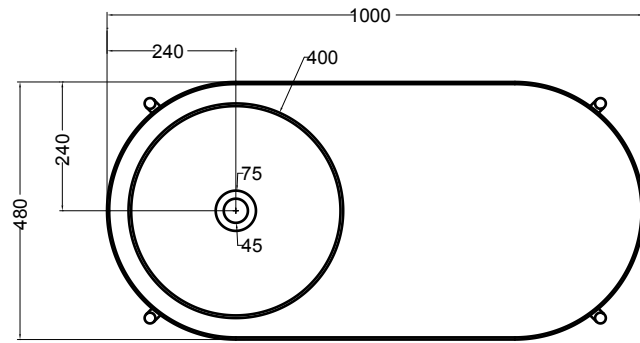

VISTA LATERALE
SIDE VIEW

200M madia ovale_oval sideboard
 200R ripiano_shelf
 200S4507 struttura per madia ovale h 45 cm_frame for oval sideboard h 45 cm

VISTA FRONTALE
FRONT VIEW

VISTA LATERALE
SIDE VIEW