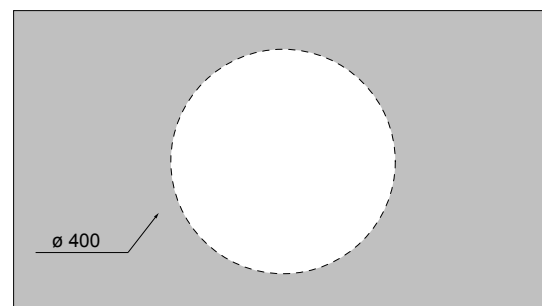

scasso consigliato Ø 400
recommended cutting template Ø 400