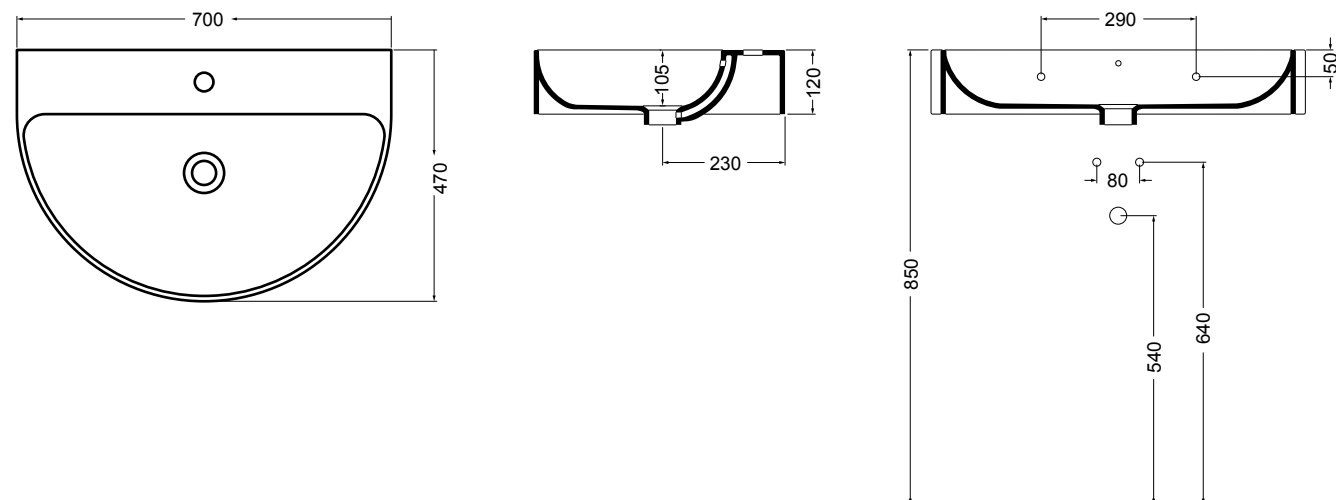

WS116 NORMAL lavabo sospeso e da appoggio 70 cm_NORMAL wall hung and counter-top basin 70 cm