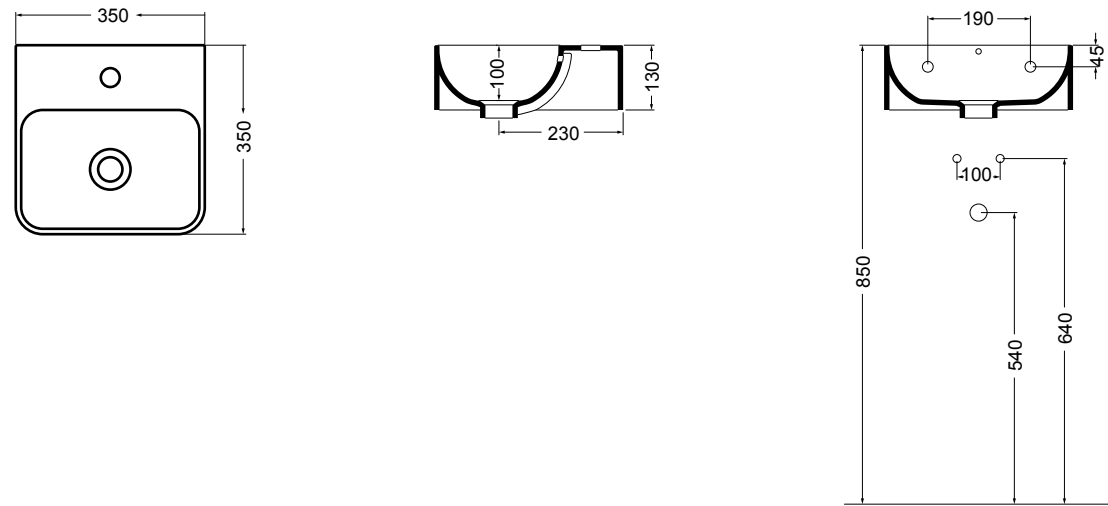

WS104 NORMAL lavabo 02S da appoggio 35,5 cm_ NORMAL 02S counter-top basin 35,5 cm