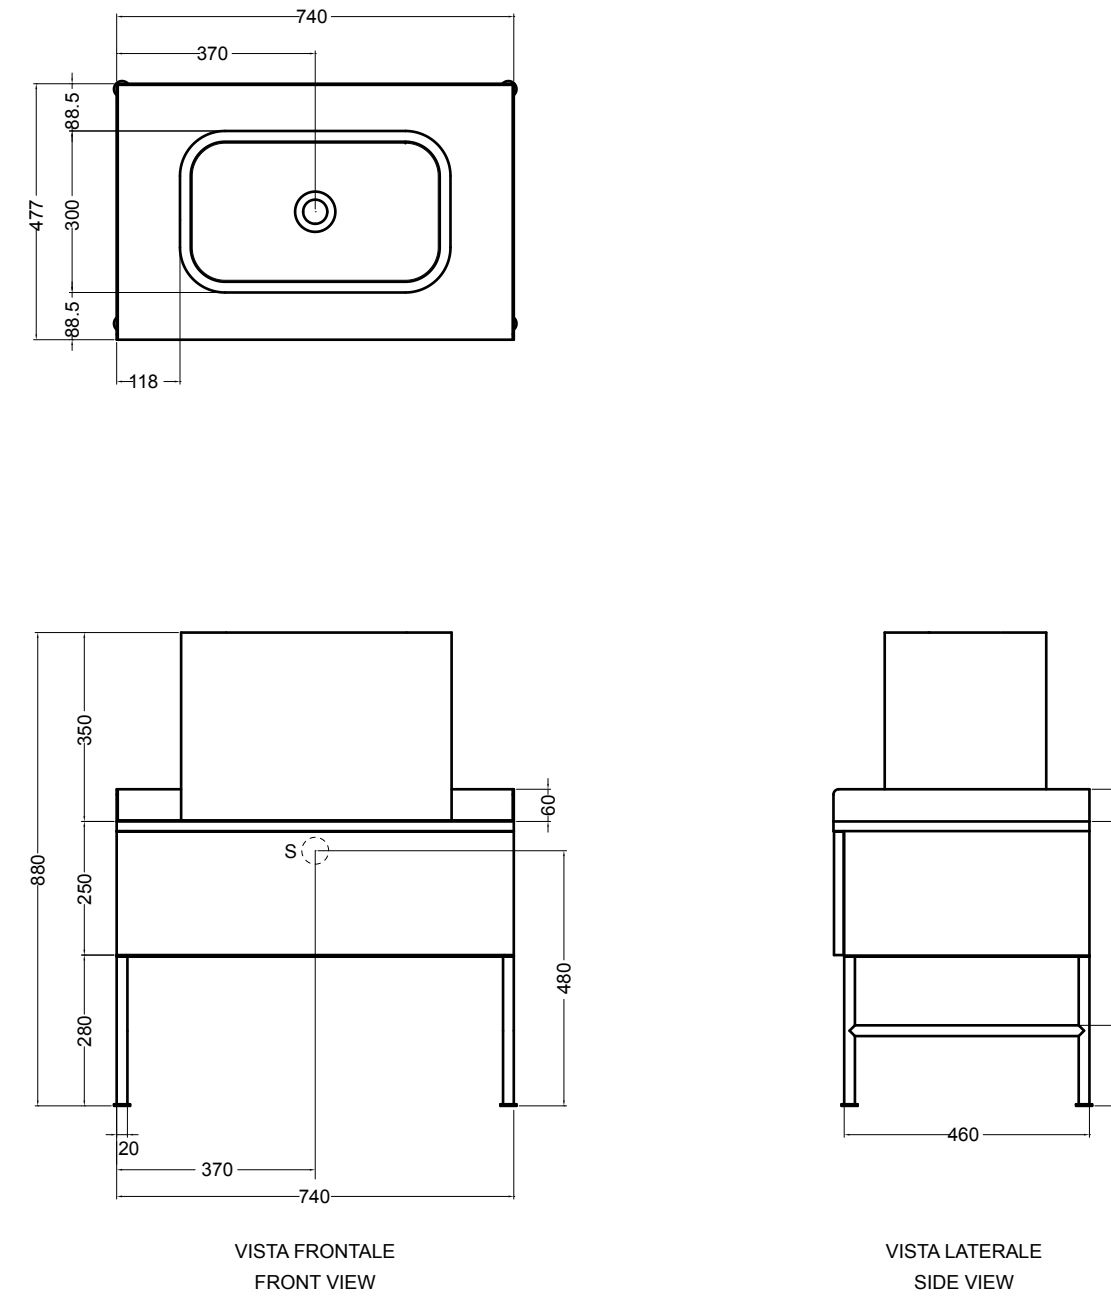

86600 lavabo appoggio 50x30 cm_counter-top basin 50x30 cm

SG86014 PLUG mobile 2 piedi_PLUG furniture 2 feet

MGC86740 mobile con cassetto e vassoio in metallo_cabinet with drawer and metal tray

Radici

Set 1