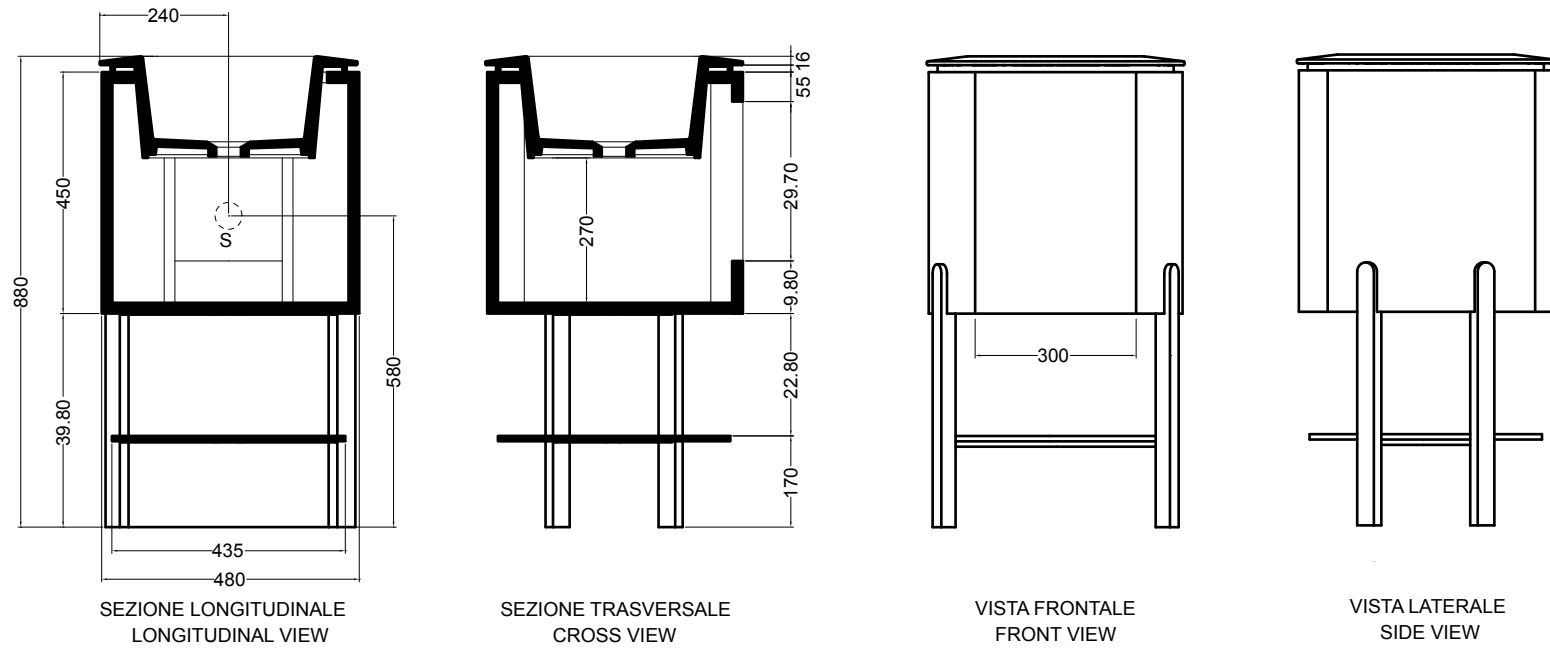

scasso consigliato Ø 400
recommended cutting template Ø 400

32136 lavabo rotondo piano vasca quadra Ø 55 cm_round basin square bowl Ø 55 cm

scasso consigliato quadrato 360 x 360
recommended cutting template 360 x 360

32134 lavabo quadrato 55x55 cm_square basin 55x55 cm

scasso consigliato tondo Ø 400 quadrato 430 x 430
per foro rubinetto
recommended cutting template Ø 400
square 430 x 430 for tap hole

M32010 mobile cilindrico sospeso Ø 48 cm_cylindrical wall hung cabinet Ø 48 cm
CM32010 gambe e ripiano per mobile sospeso_legs and shelf for wall hung cabinet