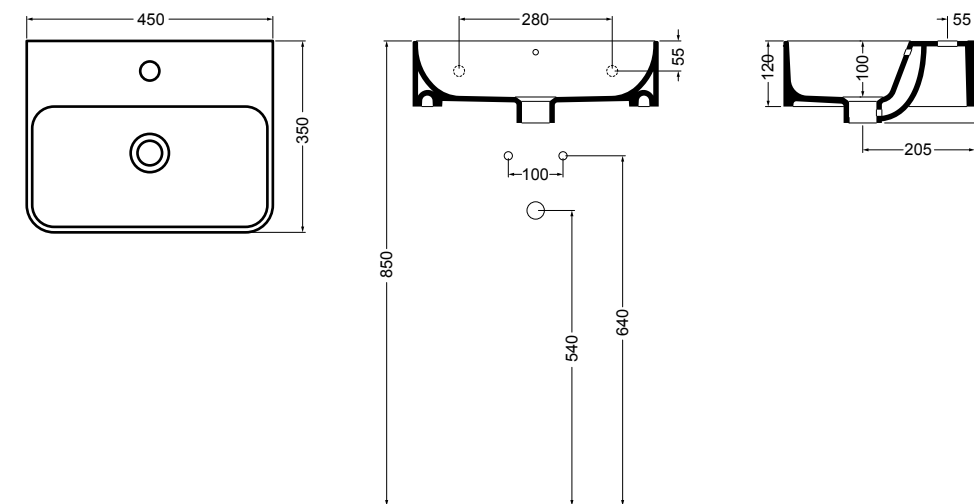

WS078-01
 SINK lavabo Bianco lucido 50 cm
 SINK basin White glossy 50 cm

WS150-01
 PRISMA lavabo Bianco lucido 61 cm
 PRISMA basin White glossy 61 cm

WS078 SINK lavabo sottopiano 56 cm_SINK undertop basin 56 cm**WS15** PRISMA lavabo incasso 61 cm_PRISMA inset basin 61 cm**WS088** NORMAL lavabo da appoggio e sospeso 45 cm_counter-top and wall hung basin 45 cm**WS101** NORMAL lavabo 01C da appoggio e sospeso 35,5 cm_ NORMAL 01C counter-top and wall hung basin 35,5 cm**WS102** NORMAL lavabo 01S da appoggio 36 cm_ NORMAL 01S counter-top basin 36 cm