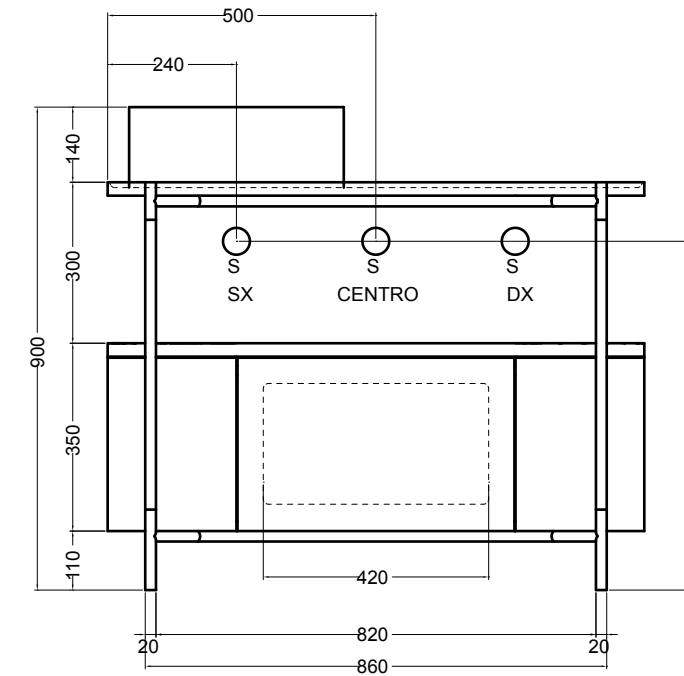

VISTA FRONTALE
FRONT VIEW