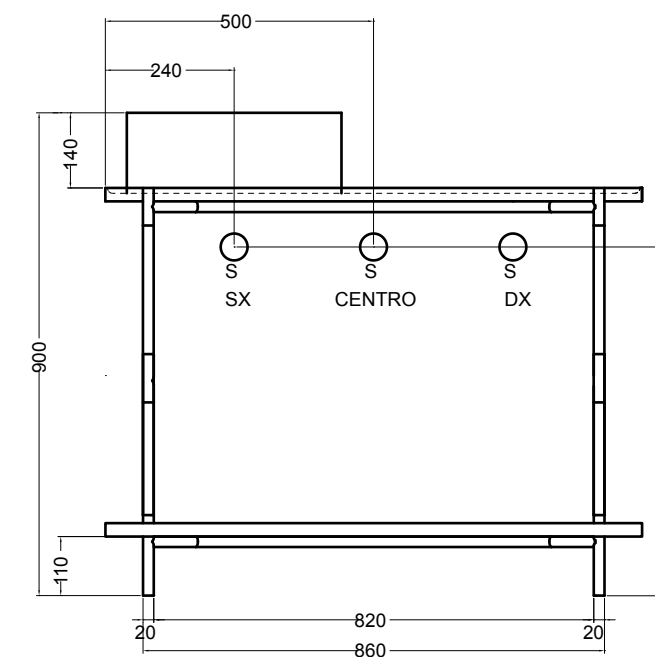

200M madia ovale_oval sideboard
 200R ripiano_shelf
 200S7607 struttura per madia ovale h 76 cm_frame for oval sideboard h 76 cm

VISTA FRONTALE
FRONT VIEW

VISTA LATERALE
SIDE VIEW

200R ripiano_shelf
 200S7607 struttura per madia ovale h 76 cm_frame for oval sideboard h 76 cm