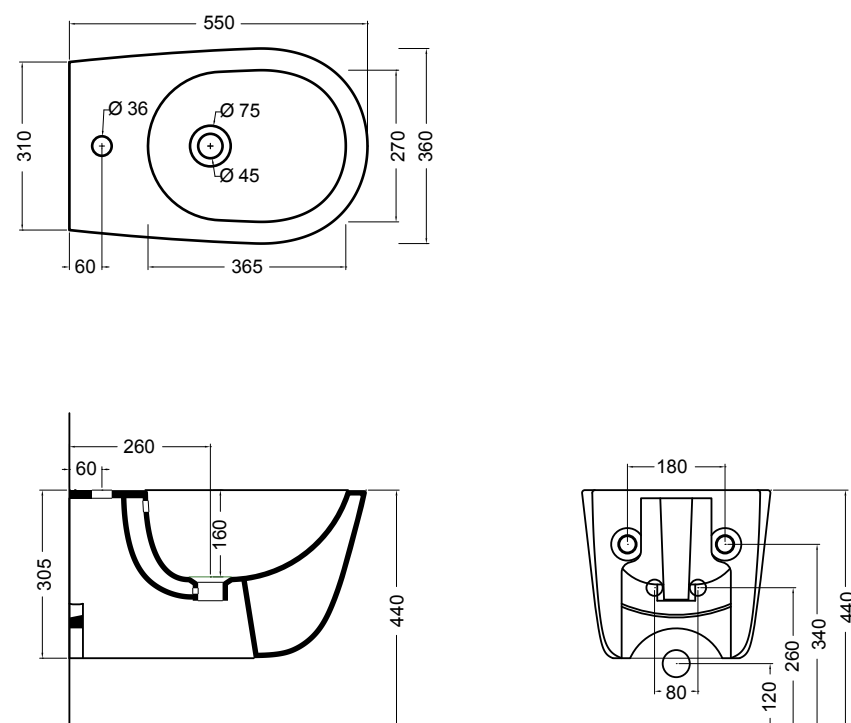

88020 bidet sospeso_wall hung bidet