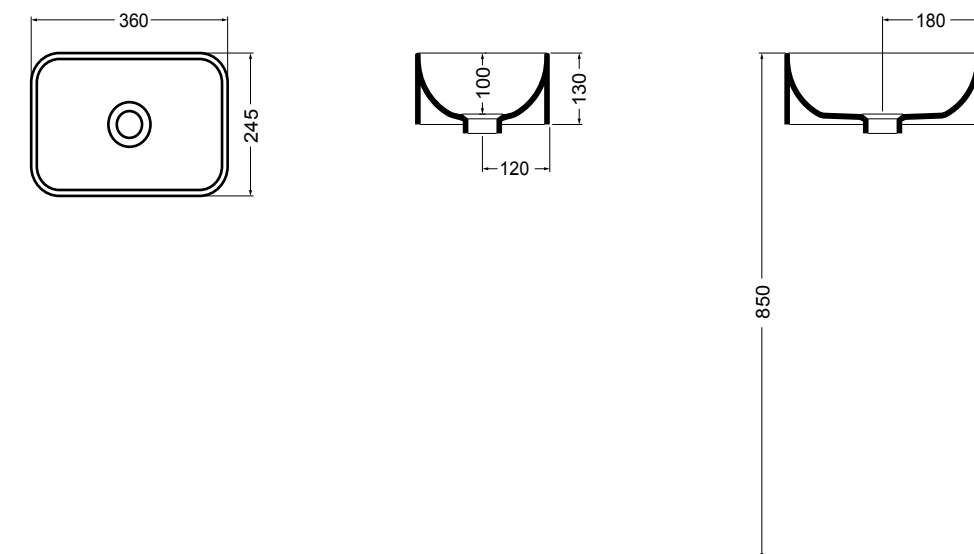

WS078-01
 SINK lavabo Bianco lucido 50 cm
 SINK basin White glossy 50 cm

WS150-01
 PRISMA lavabo Bianco lucido 61 cm
 PRISMA basin White glossy 61 cm

WS078 SINK lavabo sottopiano 56 cm_SINK undertop basin 56 cm**WS15** PRISMA lavabo incasso 61 cm_PRISMA inset basin 61 cm**WS088** NORMAL lavabo da appoggio e sospeso 45 cm_counter-top and wall hung basin 45 cm**WS101** NORMAL lavabo 01C da appoggio e sospeso 35,5 cm_ NORMAL 01C counter-top and wall hung basin 35,5 cm**WS102** NORMAL lavabo 01S da appoggio 36 cm_ NORMAL 01S counter-top basin 36 cm