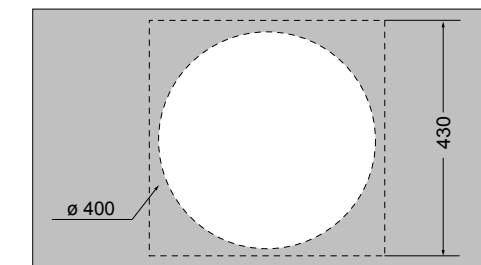

32134 lavabo quadrato 55x55 cm_square basin 55x55 cm

scasso consigliato tondo Ø 400 quadrato 430 x 430
per foro rubinetto
recommended cutting template Ø 400
square 430 x 430 for tap hole