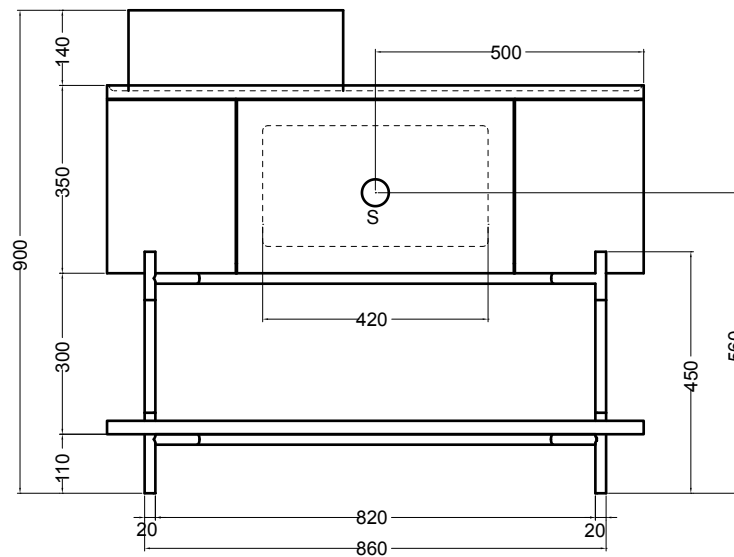

VISTA LATERALE
SIDE VIEW

200M madia ovale_oval sideboard
 200R ripiano_shelf
 200S4507 struttura per madia ovale h 45 cm_frame for oval sideboard h 45 cm

VISTA FRONTALE
FRONT VIEW

VISTA LATERALE
SIDE VIEW