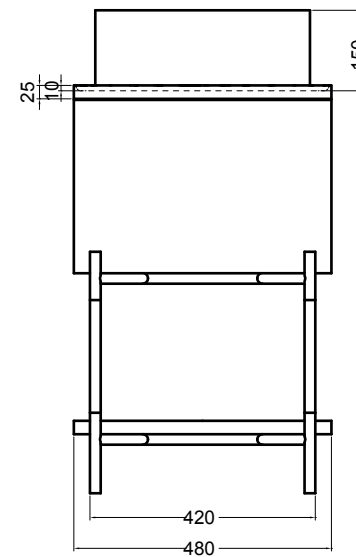

VISTA LATERALE
SIDE VIEW

200M madia ovale_oval sideboard
 200R ripiano_shelf
 200S4507 struttura per madia ovale h 45 cm_frame for oval sideboard h 45 cm

VISTA FRONTALE
FRONT VIEW

VISTA LATERALE
SIDE VIEW