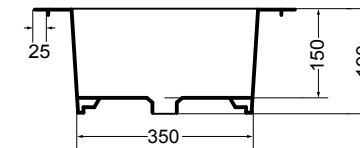

32135 lavabo rotondo piano Ø 55 cm_round flat basin Ø 55 cm

32134 lavabo quadrato 55x55 cm_square basin 55x55 cm