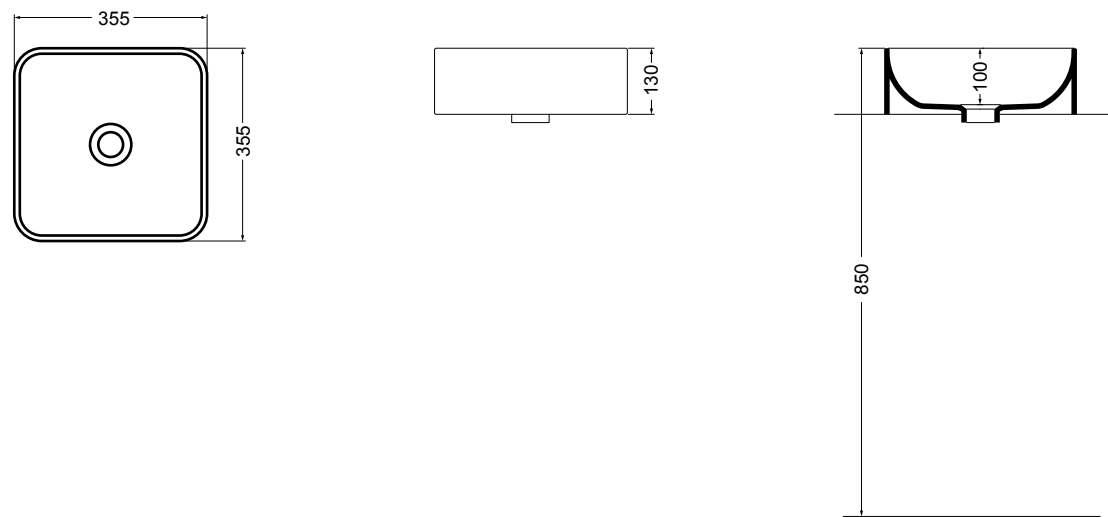

WS105 NORMAL lavabo 03C da appoggio Ø 35 cm_ NORMAL 03C counter-top basin Ø 35 cm