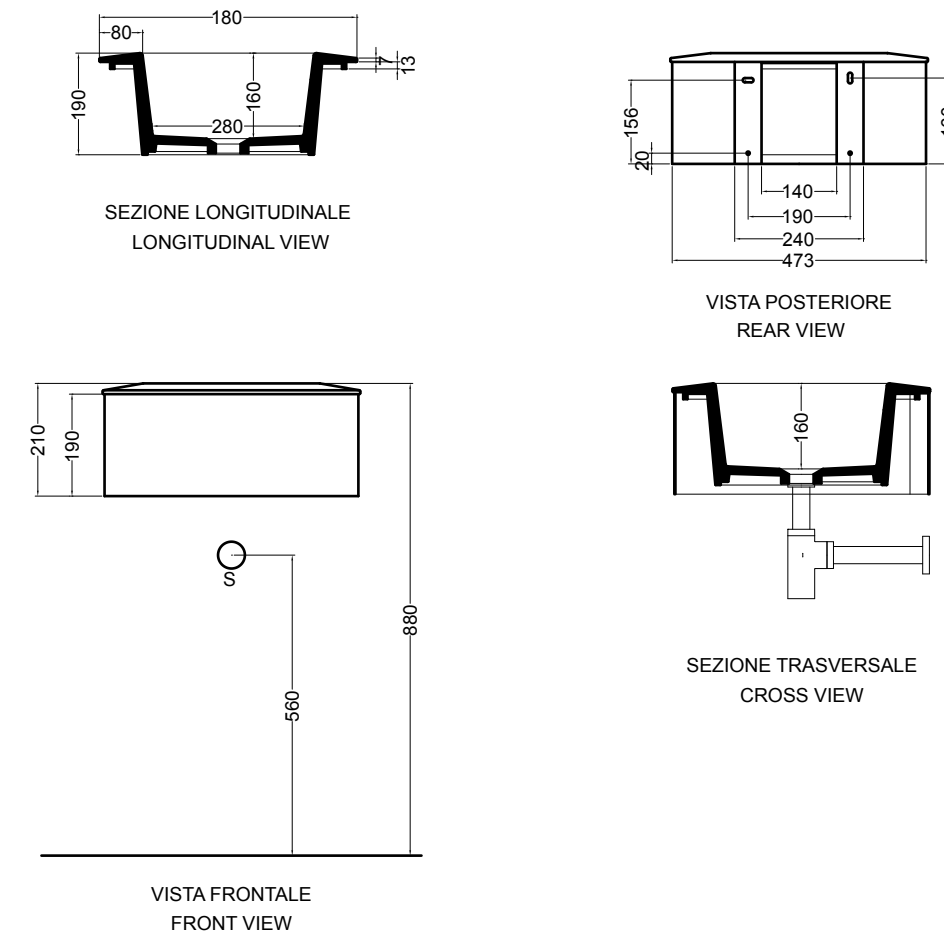

S32010 HUG struttura sospesa h 21 cm in acciaio inox_HUG wall hung inox stainless steel frame h 21 cm