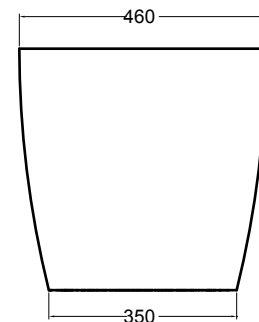

VISTA LATERALE
SIDE VIEW

SG80500 PANKA panca 4 gambe_PANKA stool 4 legs