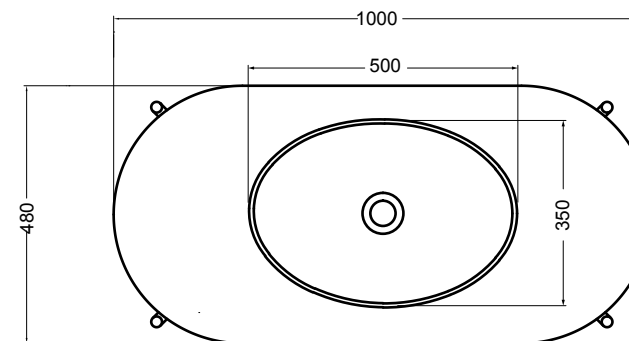

85200 lavabo appoggio 50x35 cm_counter-top basin 50x35 cm

85300 lavabo appoggio 60x35 cm_counter-top basin 60x35 cm

200M madia ovale 100x48x35 cm_oval sideboard 100x48x35 cm
 200S4507 struttura per madia ovale h 45 cm_frame for oval sideboard h 45 cm