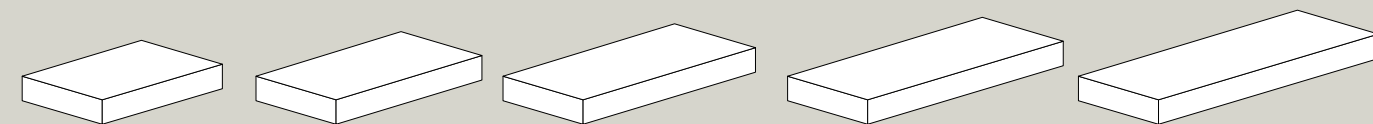

DP

Design Giancarlo Angelelli

L'originarietà e non solo l'originalità.
Un nome, Divina Proporzione, acronimo DP, che rappresenta un omaggio all'armonia proporzionale e al sapere progettuale.

Origin and not just originality.
A name, Divine Proportion, acronym DP, which represents a tribute to proportional harmony and design knowledge.

Piano d'appoggio per lavabi_Top for basin

40080	400100	400120	400140	400160
80x50xh12 cm	100x50xh12 cm	120x50xh12 cm	140x50xh12 cm	160x50xh12 cm

Colori legno laccato . Lacquered finishes

12
Bianco matt
White matt

Essenze legno . Wood finishes

20
Quercia
Oak

21
Frassino scuro
Dark ash

Grezzo stuccabile . Paintable finish

22
*Materiale stuccabile e verniciabile dal cliente
Material paintable

84100

lavabo incasso 58
inset basin 58
Ø 40 cm

84200

lavabo incasso 94
inset basin 94
Ø 40 cm

84300

lavabo incasso 150
inset basin 150
Ø 40 cm

83100

lavabo incasso 70
inset basin 70
Ø 45 cm

83200

lavabo appoggio 200
counter-top basin 200
Ø 48 cm

83300/83400

lavabo freestanding parete/suolo
freestanding basin wall/floor
Ø 46 cm

84010

vaso sospeso
wall-hung wc
50x35 cm

84020

bidet sospeso
wall-hung bidet
50x35 cm

84014

vaso terra
BTW wc
50x33 cm

84022

bidet terra
BTW bidet
50x33 cm

NORIM

Colori ceramica . Ceramic colors

10
Sahara matt
Sahara matt

09
Grigio matt
Grey matt

07
Nero matt
Black matt

12
Bianco matt
White matt

01
Bianco lucido
White glossy