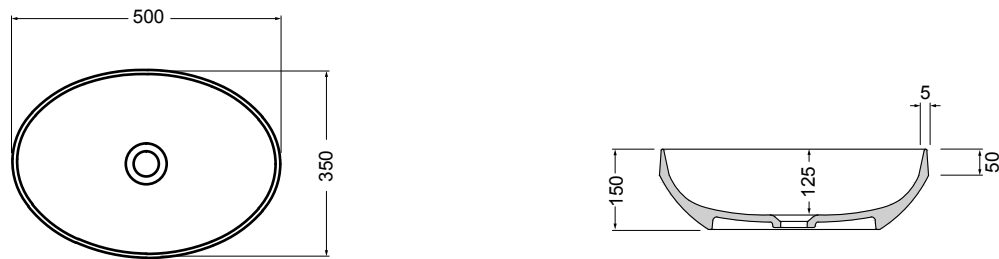

85200 lavabo appoggio 50x35 cm_counter-top basin 50x35 cm