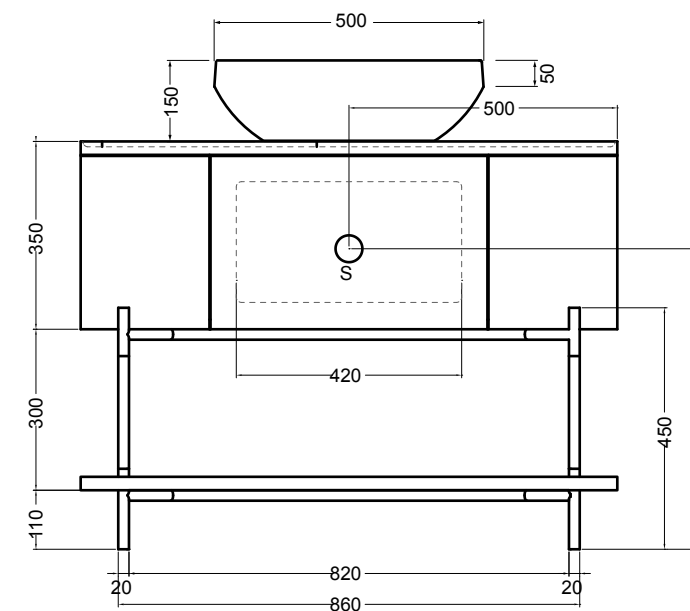

VISTA FRONTALE
FRONT VIEW