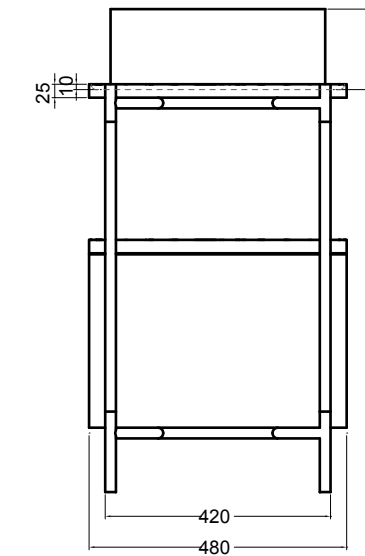

VISTA LATERALE
SIDE VIEW

200R ripiano_shelf
200S7607 struttura per madia ovale h 76 cm_frame for oval sideboard h 76 cm