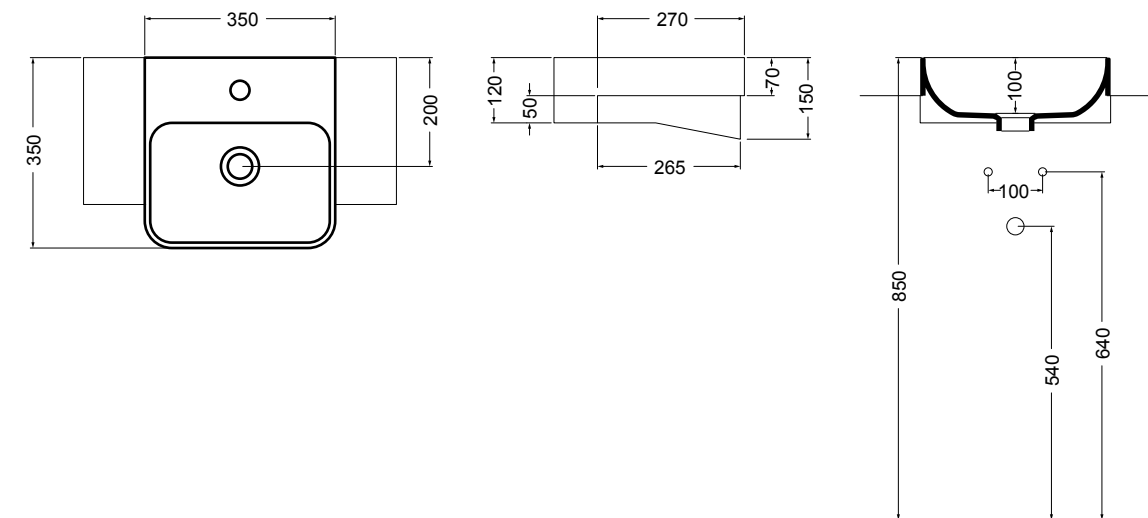

WS117 NORMAL lavabo sospeso e da appoggio 60 cm_NORMAL wall hung and counter-top basin 60 cm

WS112 NORMAL lavabo semincasso 35 cm_NORMAL semi-recessed basin 35 cm