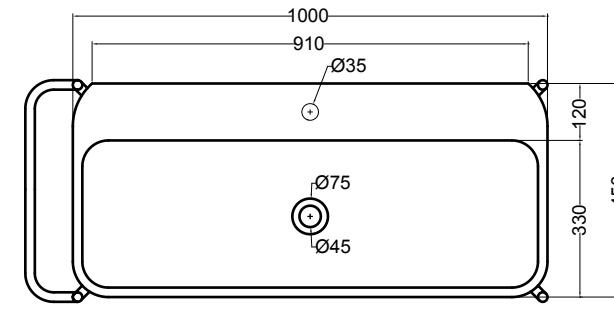

S8610007 struttura in acciaio inox_inox stainless steel frame
MSC945 cassetto_drawer

S8610007 struttura in acciaio inox_inox stainless steel frame
R8610007 ripiano in metallo_metal shelf