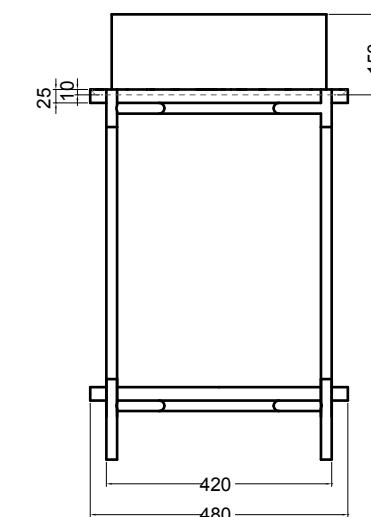

VISTA LATERALE
SIDE VIEW