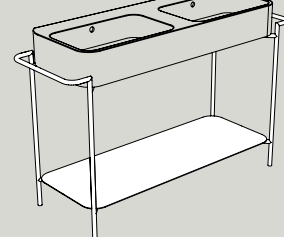

STRUTTURA/RIPIANO
FRAME/SHELF
S8612007/R8612007
140x45xh80 cm

COMPLEMENTI SOSPESI PER LAVABI_WALL HUNG FURNISHINGS FOR BASIN

misure ingombro mobile senza lavabo_measures don't include basin

HUG
S32010
Ø48xh19 cm

MOBILE_CABINET
M32010
Ø48xh45 cm