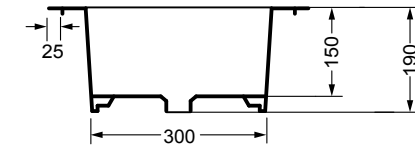

32135 lavabo rotondo piano Ø 55 cm_round flat basin Ø 55 cm

32134 lavabo quadrato 55x55 cm_square basin 55x55 cm