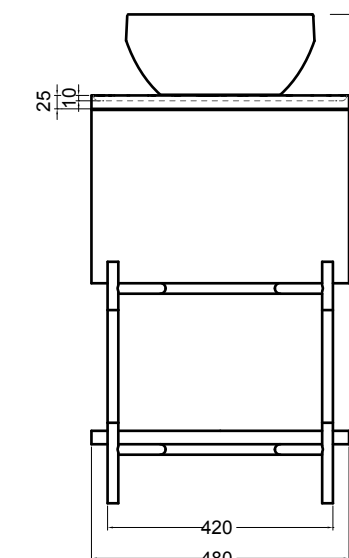

VISTA LATERALE
SIDE VIEW