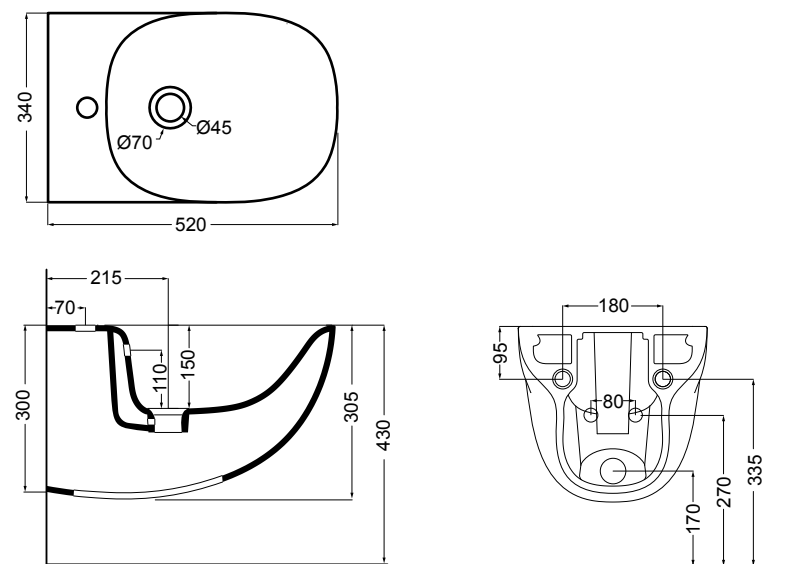

30016 vaso a terra NORIM®_BTW wc NORIM®