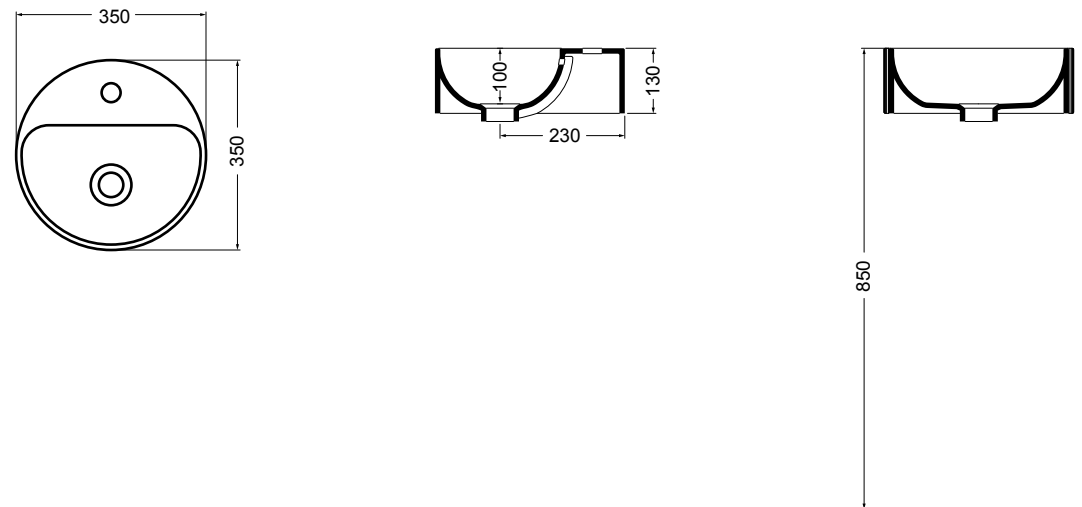

WS109 NORMAL lavabo sospeso, incasso e da appoggio 100 cm_NORMAL wall hung, inset and counter-top basin 100 cm