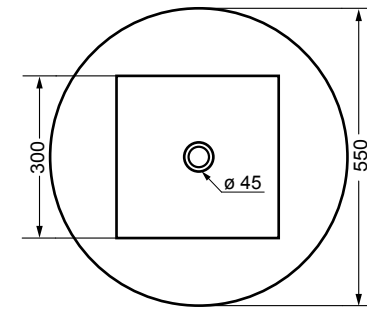

scasso consigliato Ø 400
recommended cutting template Ø 400

32136 lavabo rotondo piano vasca quadra Ø 55 cm_round basin square bowl Ø 55 cm

scasso consigliato quadrato 360 x 360
recommended cutting template 360 x 360