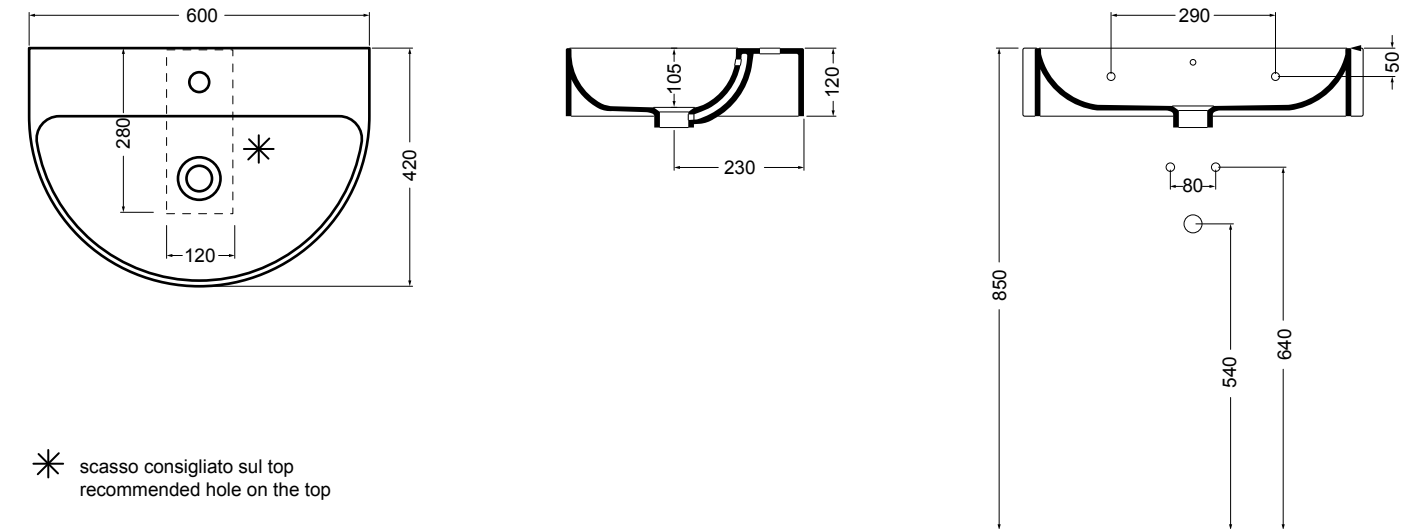

* scasso consigliato sul top
recommended hole on the top