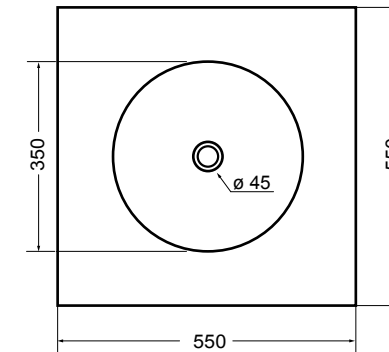

scasso consigliato tondo Ø 400 quadrato 430 x 430
per foro rubinetto
recommended cutting template Ø 400
square 430 x 430 for tap hole