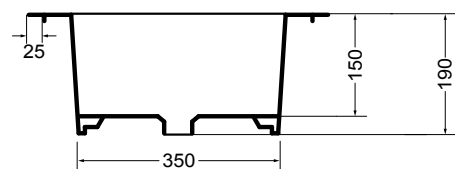

32135 lavabo rotondo piano Ø 55 cm_round flat basin Ø 55 cm

32134 lavabo quadrato 55x55 cm_square basin 55x55 cm