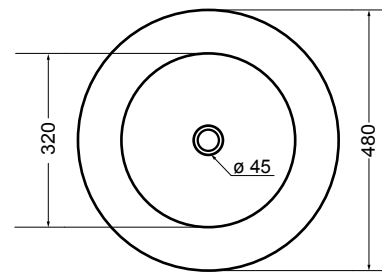

07 Nero matt_Black matt

15 Verde matt_Green matt

17 Blu matt_Blue matt

32132 lavabo rotondo convesso Ø 48 cm_round convex basin Ø 48 cm

scasso consigliato Ø 360
recommended cutting template Ø 360

32135 lavabo rotondo piano Ø 55 cm_round flat basin Ø 55 cm